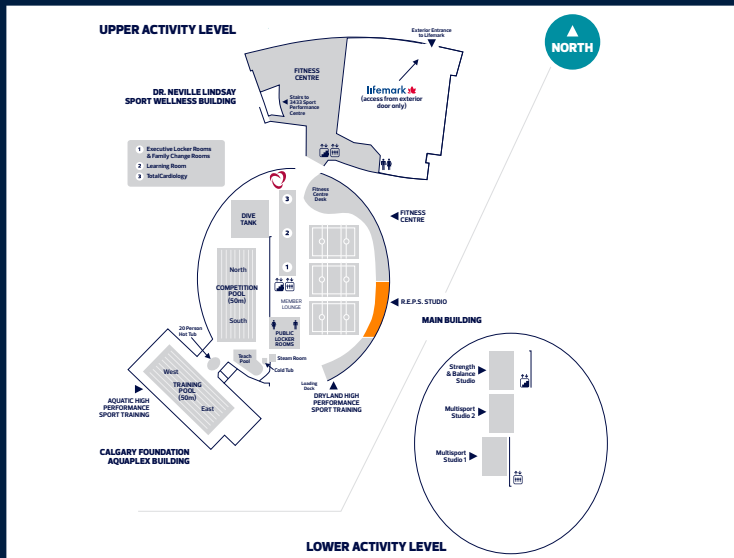

EVENT DAY

Participants will be allowed access to their event space starting 30 minutes prior to the event start time. Access will be granted through the competition gates located behind the customer service desk.

FACILITY MAPS

ACTIVITY LEVELS

MAIN LEVEL

PARKING

Repsol Sport Centre offers free parking for up to 3 hours for our customers while they are inside using the Repsol Sport Centre facility only.

Event parking requirements will vary depending on the level of event and number of attendees. In the case that your event requires overflow parking, the overflow parking lot is located at a nearby Indigo lot. This is shown on the map to the right.

FACILITY CONCESSIONS

Good Earth Café – The Café is located near the south entrance and features coffee, baked goods, soups, sandwiches, breakfast options and healthy snacks.

Hours:

Monday to Friday: 6:30am – 9:00pm | Saturday/Sunday: 8:00am – 8:00pm

Jugo Juice – The smoothie and juice bar is located near the south entrance and features fresh smoothies, juices, sandwiches, wraps and other healthy snacks.

Hours:

Monday to Friday: 7:00am – 10:00pm | Saturday/Sunday: 8:00am – 9:00pm