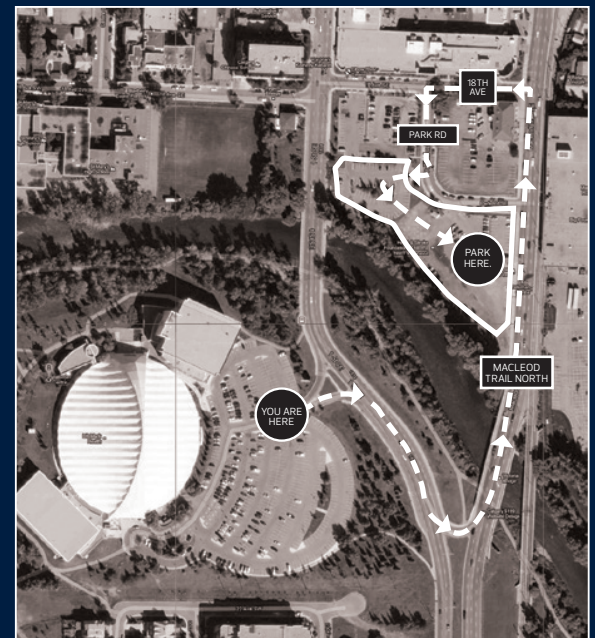

FACILITY MAPS

ACTIVITY LEVELS

MAIN LEVEL

PARKING

Repsol Sport Centre offers free parking for up to 3 hours for our customers while they are inside using the Repsol Sport Centre facility only.

Event parking requirements will vary depending on the level of event and number of attendees. In the case that your event requires overflow parking, the overflow parking lot is located at a nearby Indigo lot. This is shown on the map to the right.

FACILITY CONCESSIONS

Good Earth Café – The Café is located near the south entrance and features coffee, baked goods, soups, sandwiches, breakfast options and healthy snacks.

Hours:

Monday to Friday: 6:30am – 9:00pm | Saturday/Sunday: 8:00am – 8:00pm

Jugo Juice – The smoothie and juice bar is located near the south entrance and features fresh smoothies, juices, sandwiches, wraps and other healthy snacks.

Hours:

Monday to Friday: 7:00am – 10:00pm | Saturday/Sunday: 8:00am – 9:00pm