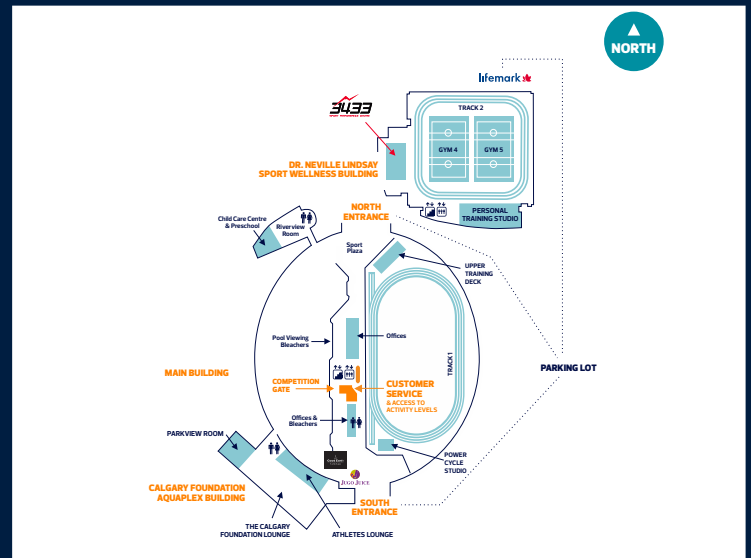

A WORD FROM OUR HEALTH & SAFETY OFFICER

Safety is a core value at Repsol Sport Centre. We are uncompromising in our commitment to the health and safety of our employees, members and community. We will continually improve our processes, demonstrate leadership, and promote comprehensive safety. We take pride in training our employees yearly in CPR above the national certification standards. Automated external defibrillators are located at the Customer Service Desk, Fitness Centre Desk and Aquatic Deck, if required. Each department is specifically trained in evacuation procedures and for varied emergency situations. As a valued guest to the facility you can assist in emergencies by listening to the direction of any Repsol Sport Centre staff member. If a full evacuation is necessary, please exit the building and proceed to the large electronic sign on Macleod Trail.

FACILITY MAPS

ACTIVITY LEVELS

MAIN LEVEL

PARKING

Repsol Sport Centre offers free parking for up to 3 hours for our customers while they are inside using the Repsol Sport Centre facility only.

Event parking requirements will vary depending on the level of event and number of attendees. In the case that your event requires overflow parking, the overflow parking lot is located at a nearby Indigo lot. This is shown on the map to the right.

FACILITY CONCESSIONS

Good Earth Café – The Café is located near the south entrance and features coffee, baked goods, soups, sandwiches, breakfast options and healthy snacks.

Hours:

Monday to Friday: 6:30am – 9:00pm | Saturday/Sunday: 8:00am – 8:00pm

Jugo Juice – The smoothie and juice bar is located near the south entrance and features fresh smoothies, juices, sandwiches, wraps and other healthy snacks.

Hours:

Monday to Friday: 7:00am – 10:00pm | Saturday/Sunday: 8:00am – 9:00pm